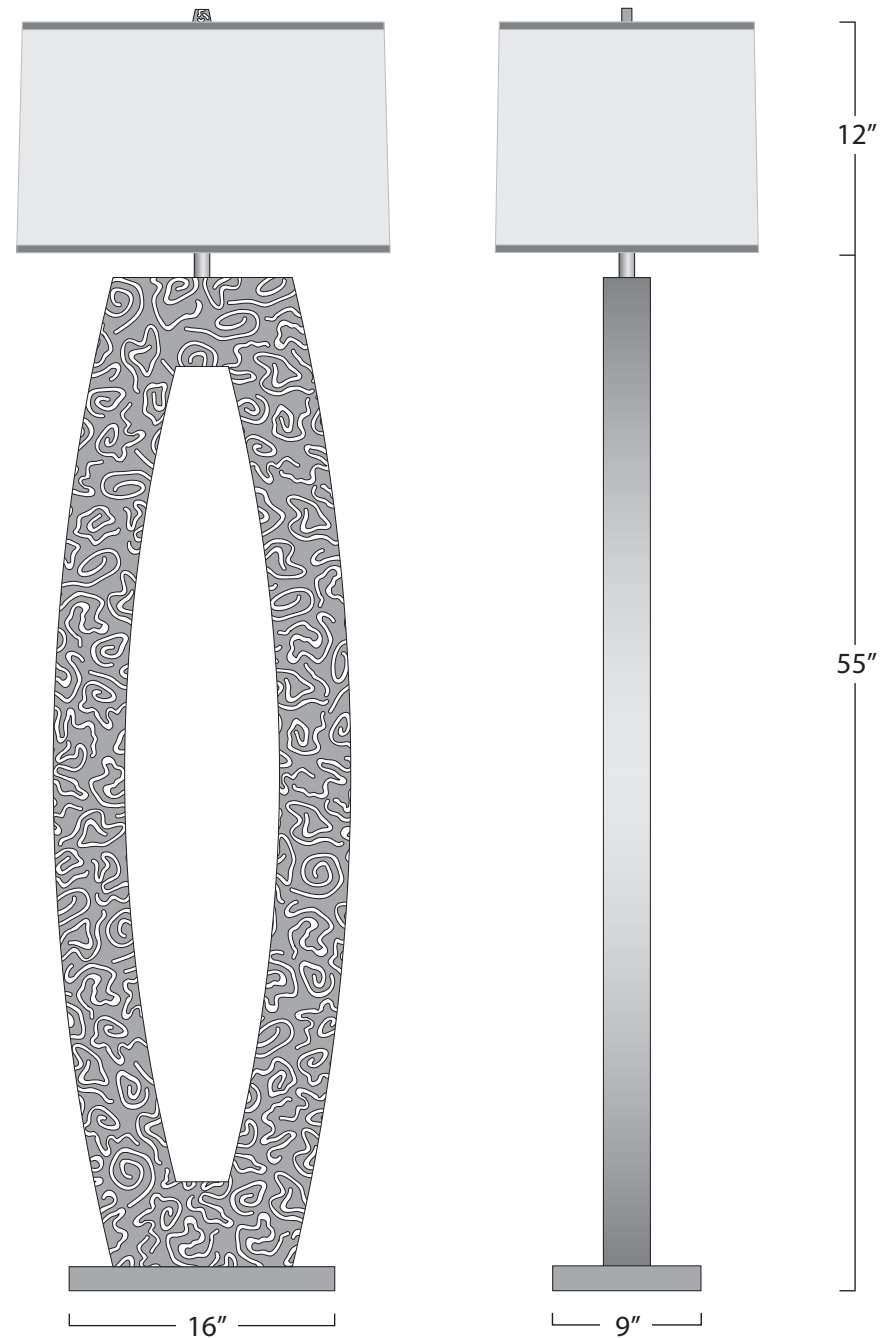

ARC FLOOR LAMP

DESCRIPTION

Hand fabricated steel and bronze.

FINISH

Shown in Polished Steel Stipple.

Textures on lamps are for illustration purposes only. See photos for more accuracy.

SHADE

Low Luster Satin Weave in White with Silver Trim

DIMENSIONS

Base - 16" x 9" x 67" H.

Shade - Box Rec. 19" x 18" x 12" H.

NET WT.

Approx. 60 lbs.

ELECTRICAL

1-E 26 Full Range Socket Dimmer Switch.

150 Watt max. 10 ft. cord with molded plug.

MADE WITH UL LISTED COMPONENTS.

For more information please visit Metalventure.com

Arc Floor Lamp
Polished Steel Stipple