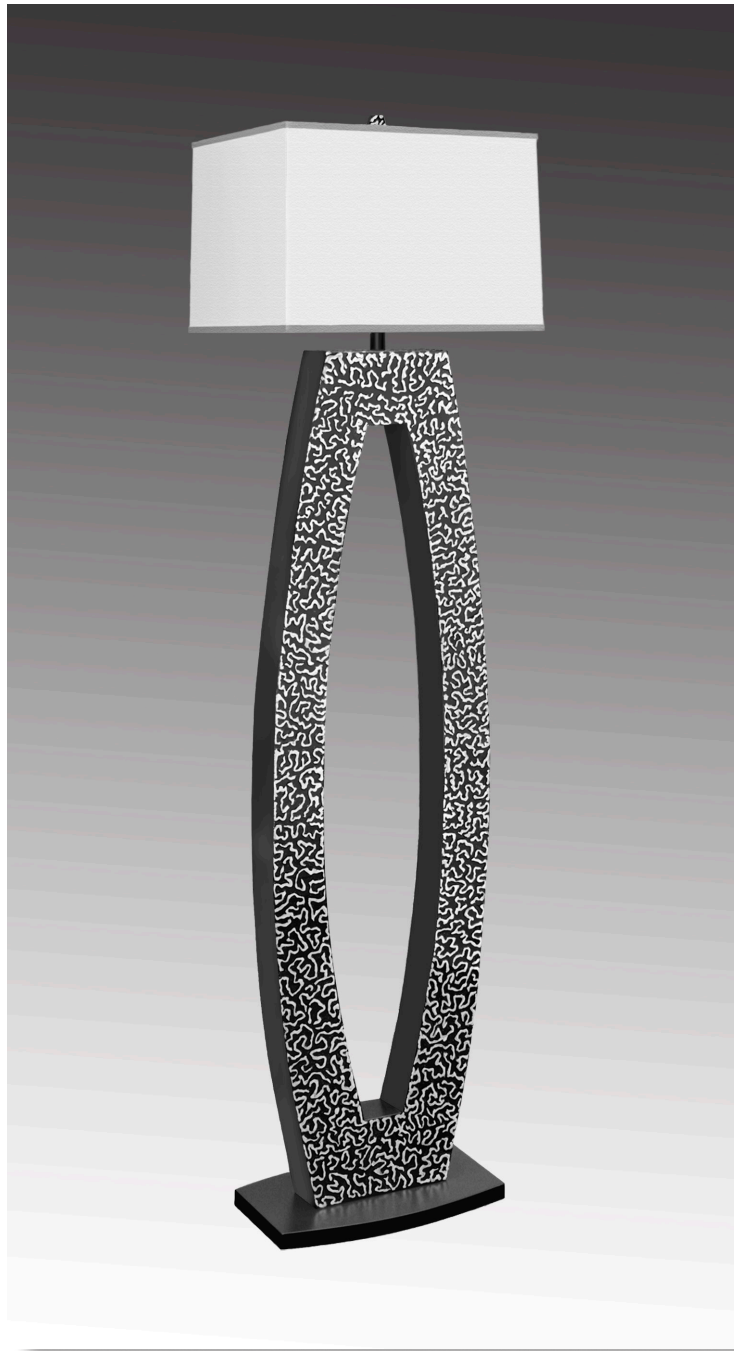

ARC FLOOR LAMP

DESCRIPTION

Hand fabricated steel and bronze.

FINISH

Shown in Polished Steel Stipple.

Textures on lamps are for illustration purposes only. See photos for more accuracy.

SHADE

Low Luster Satin Weave in White with Silver Trim

DIMENSIONS

Base - 16" x 9" x 67" H.

Shade - Box Rec. 19" x 18" x 12" H.

NET WT.

Approx. 60 lbs.

ELECTRICAL

1-E 26 Full Range Socket Dimmer Switch.

150 Watt max. 10 ft. cord with molded plug.

MADE WITH UL LISTED COMPONENTS.

For more information please visit Metalventure.com

Arc Floor Lamp
Polished Steel Stipple