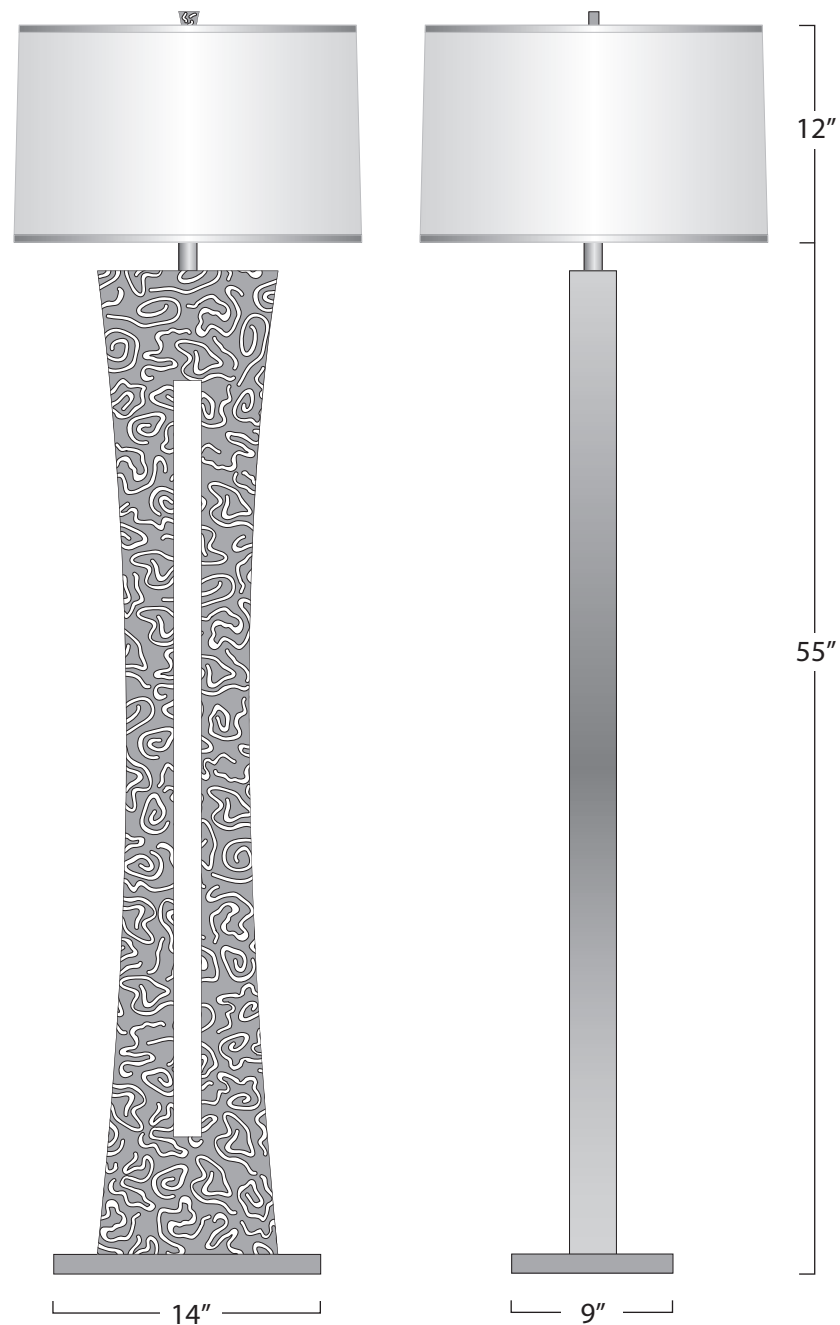

FAST CURVE FLOOR LAMP

DESCRIPTION

Hand fabricated steel and bronze.

FINISH

Shown in Polished Steel Stipple.

Textures on lamps are for illustration purposes only. See photos for more accuracy.

SHADE

Low Luster Satin Weave in White with Silver Trim

DIMENSIONS

Base - 14" x 9" x 67" H.

Shade - Retro Drum 18" x 17" x 12" H.

NET WT.

Approx. 55 lbs.

ELECTRICAL

1-E 26 Full Range Socket Dimmer Switch.

150 Watt max. 10 ft. cord with molded plug.

MADE WITH UL LISTED COMPONENTS.

For more information please visit Metalventure.com

Fast Curve Floor Lamp
Polished Steel Stipple