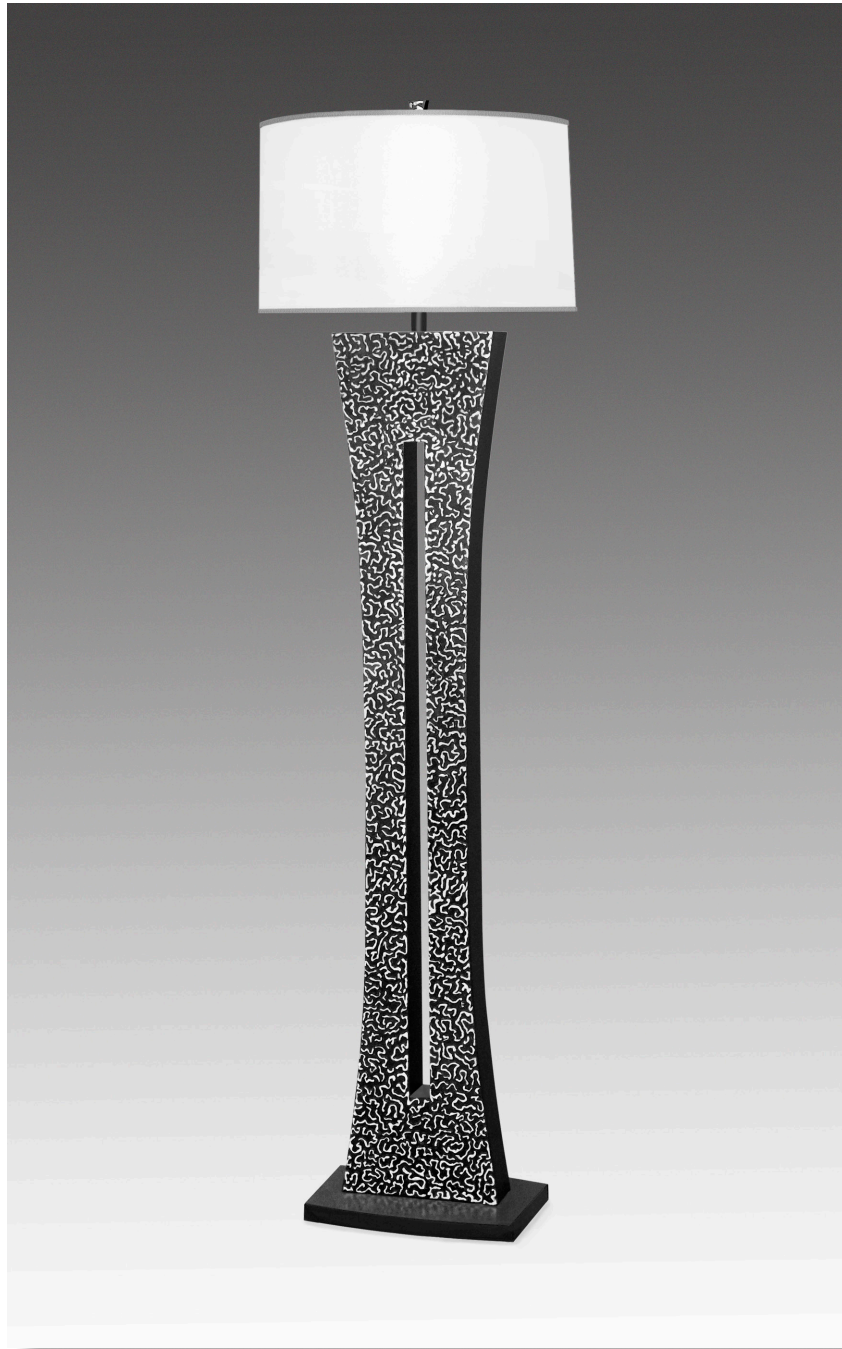

FAST CURVE FLOOR LAMP

DESCRIPTION

Hand fabricated steel and bronze.

FINISH

Shown in Polished Steel Stipple.

Textures on lamps are for illustration purposes only. See photos for more accuracy.

SHADE

Low Luster Satin Weave in White with Silver Trim

DIMENSIONS

Base - 14" x 9" x 67" H.

Shade - Retro Drum 18" x 17" x 12" H.

NET WT.

Approx. 55 lbs.

ELECTRICAL

1-E 26 Full Range Socket Dimmer Switch.

150 Watt max. 10 ft. cord with molded plug.

MADE WITH UL LISTED COMPONENTS.

For more information please visit Metalventure.com

Fast Curve Floor Lamp
Polished Steel Stipple