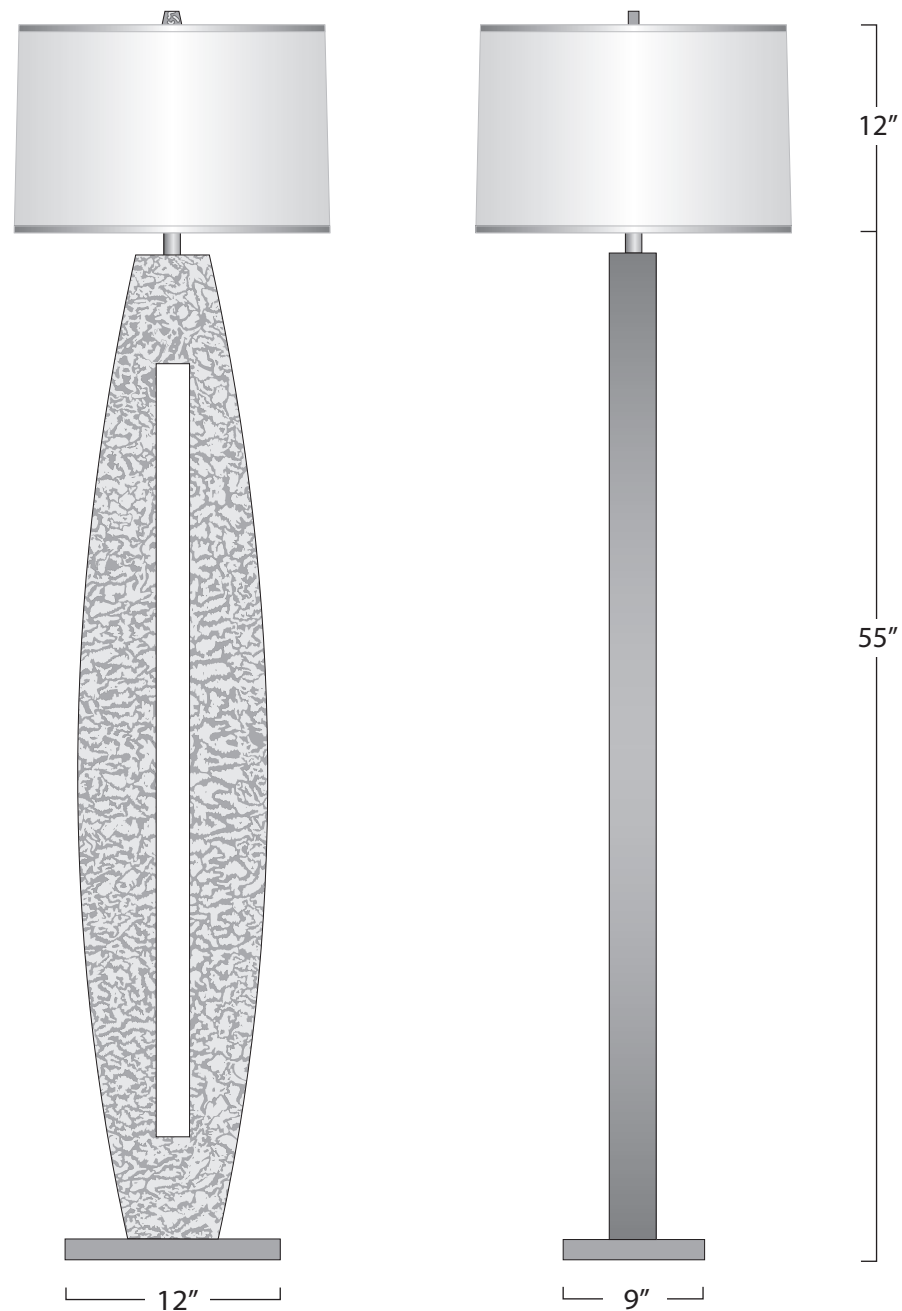

NEEDLE FLOOR LAMP

DESCRIPTION

Hand fabricated steel and bronze.

FINISH

Shown in Full Polished Bronze.

Textures on lamps are for illustration purposes only. See photos for more accuracy.

SHADE

Low Luster Satin Weave in Ivory with Bronze Silk Trim.

DIMENSIONS

Base - 12" x 9" x 67" H.

Shade - Retro Drum 18" x 17" x 12" H.

NET WT.

Approx. 56 lbs.

ELECTRICAL

1-E 26 Full Range Socket Dimmer Switch.

150 Watt max. 10 ft. cord with molded plug.

MADE WITH UL LISTED COMPONENTS.

For more information please visit Metalventure.com