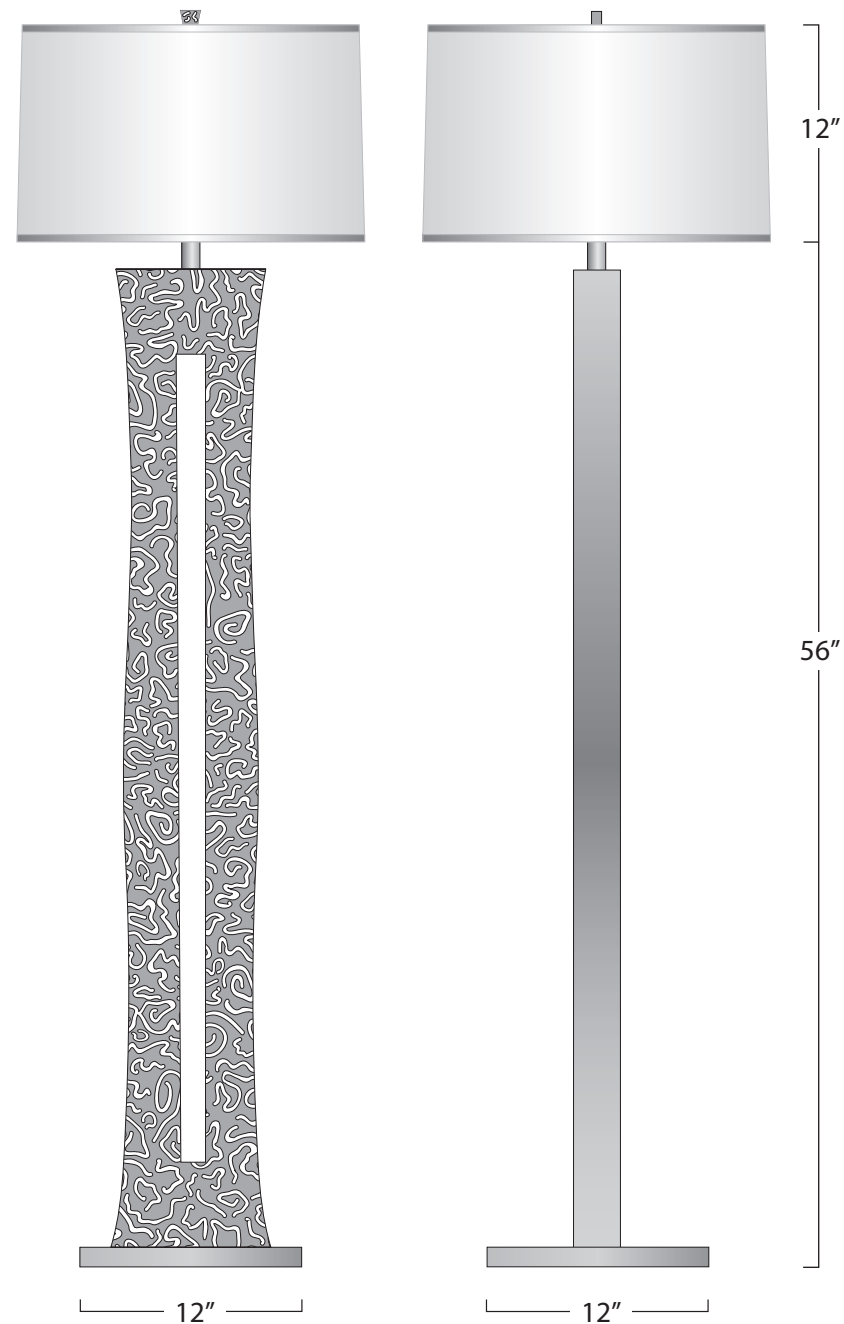

SLOW CURVE FLOOR LAMP

DESCRIPTION

Hand fabricated steel and bronze.

FINISH

Shown in Polished Steel Stipple.

Textures on lamps are for illustration purposes only. See photos for more accuracy.

SHADE

Low Luster Satin Weave in White with Silver Trim

DIMENSIONS

Base - 12" x 68" H.

Shade - Retro Drum 18" x 17" x 12" H.

NET WT.

Approx. 57 lbs.

ELECTRICAL

1-E 26 Full Range Socket Dimmer Switch.

150 Watt max. 10 ft. cord with molded plug.

MADE WITH UL LISTED COMPONENTS.

For more information please visit Metalventure.com

Slow Curve Floor Lamp
Polished Steel Stipple