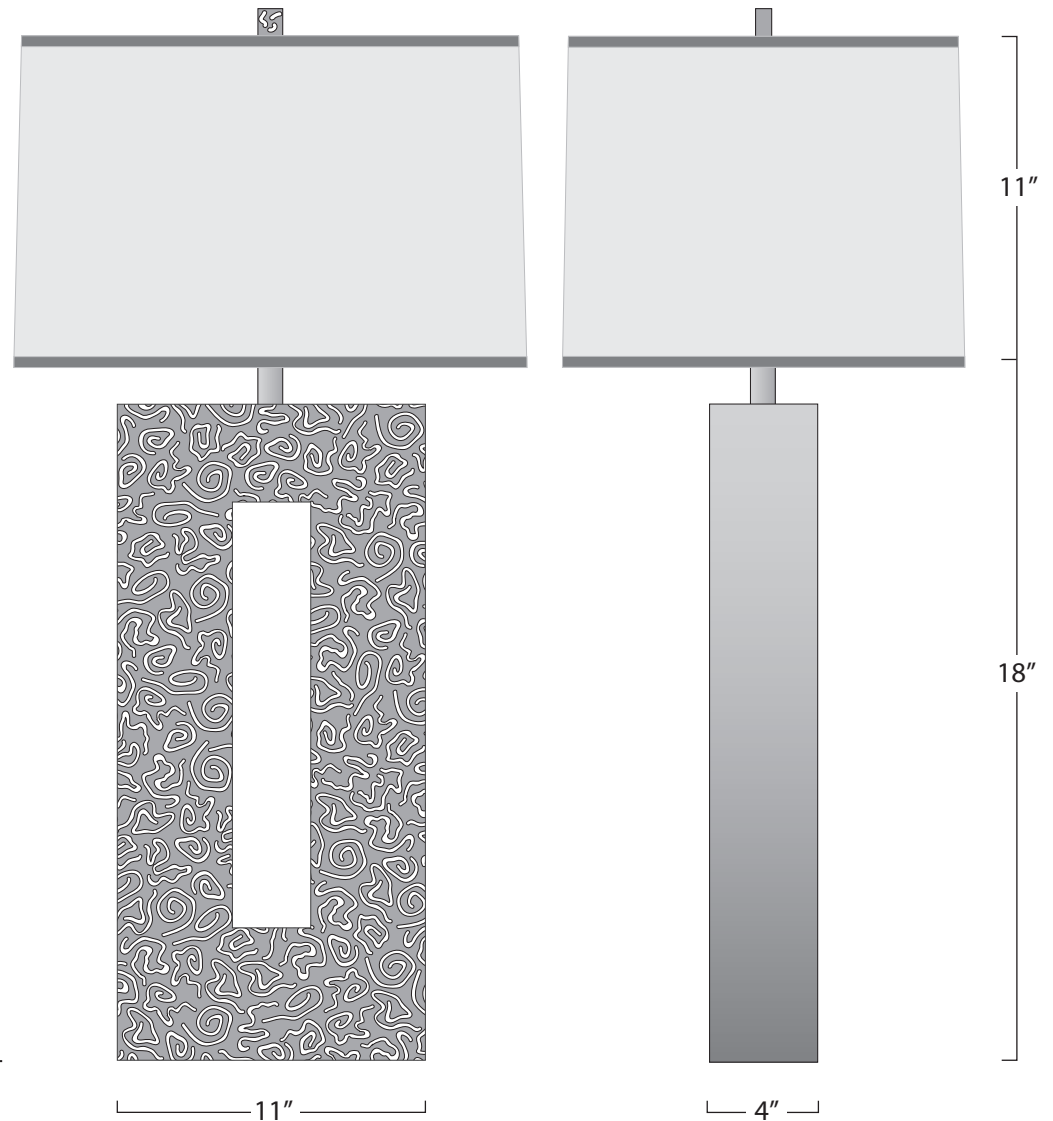

KORE TABLE LAMP

DESCRIPTION

Hand fabricated steel and bronze.

FINISH

Shown in Polished Bronze Stipple.

Textures on lamps are for illustration purposes only.
See photos for more accuracy.

SHADE

Low Luster Satin Weave in Ivory with Bronze Silk Trim.

DIMENSIONS

Base - 11" x 4" x 29" H.

Shade - Box Rec. 17" x 16" x 11" H.

NET WT.

Approx. 25 lbs.

ELECTRICAL

1-E 26 Full Range Socket Dimmer Switch.

150 Watt max. 8 ft. cord with molded plug.

MADE WITH UL LISTED COMPONENTS.

For more information please visit Metalventure.com