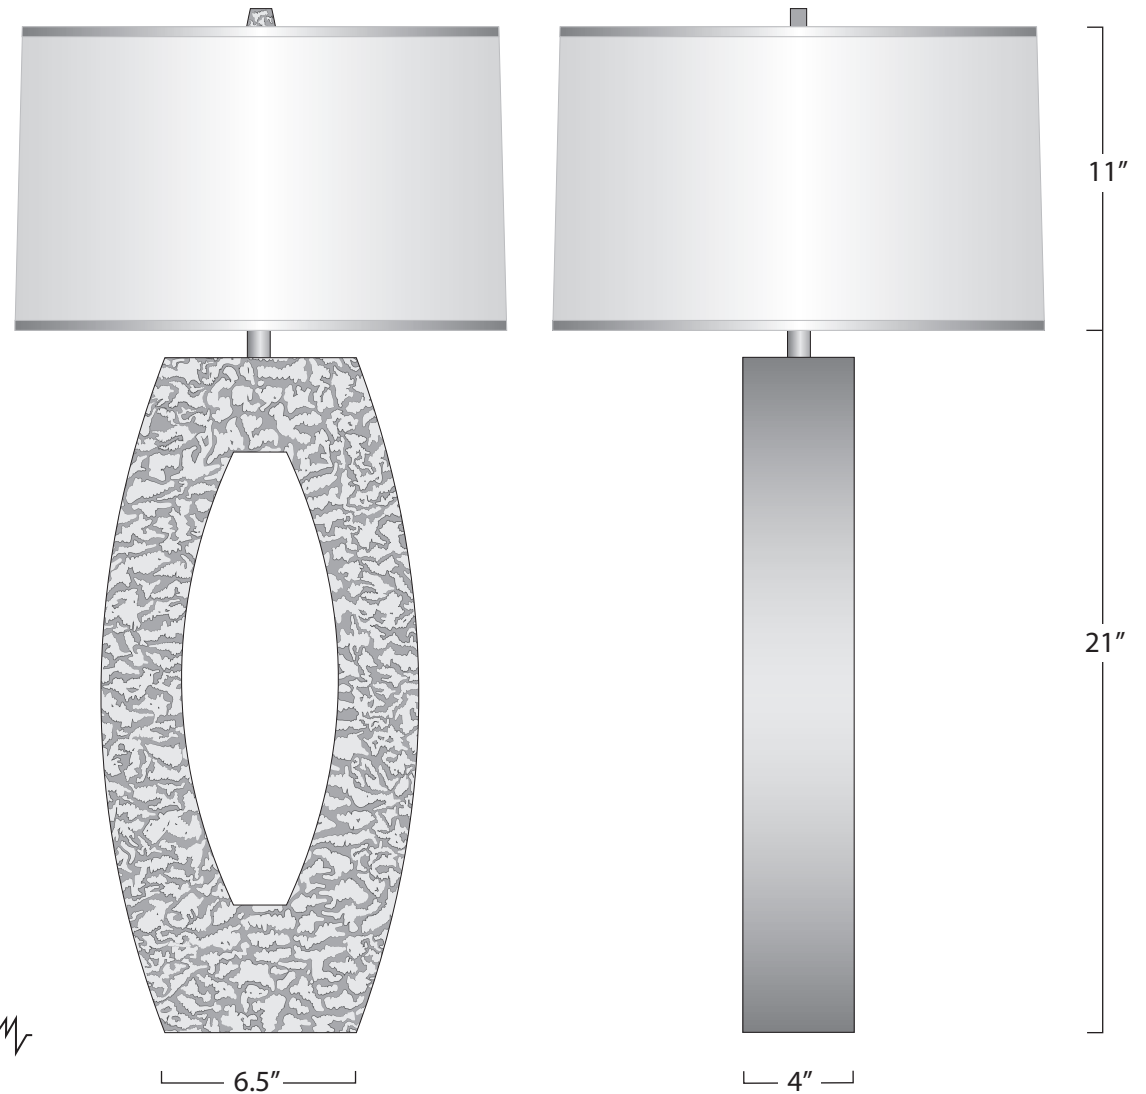

ARC TABLE LAMP

DESCRIPTION

Hand fabricated steel and bronze.

FINISH

Shown in Full Polished Bronze.

Textures on lamps are for illustration purposes only.
See photos for more accuracy.

SHADE

Low Luster Satin Weave in Ivory with Bronze Silk Trim.

DIMENSIONS

Base - 6.5" x 4" x 32" H.

Shade - Retro Drum 17" x 16" x 11" H.

NET WT.

Approx. 23 lbs.

ELECTRICAL

1-E 26 Full Range Socket Dimmer Switch.

150 Watt max. 8 ft. cord with molded plug.

MADE WITH UL LISTED COMPONENTS.

For more information please visit Metalventure.com