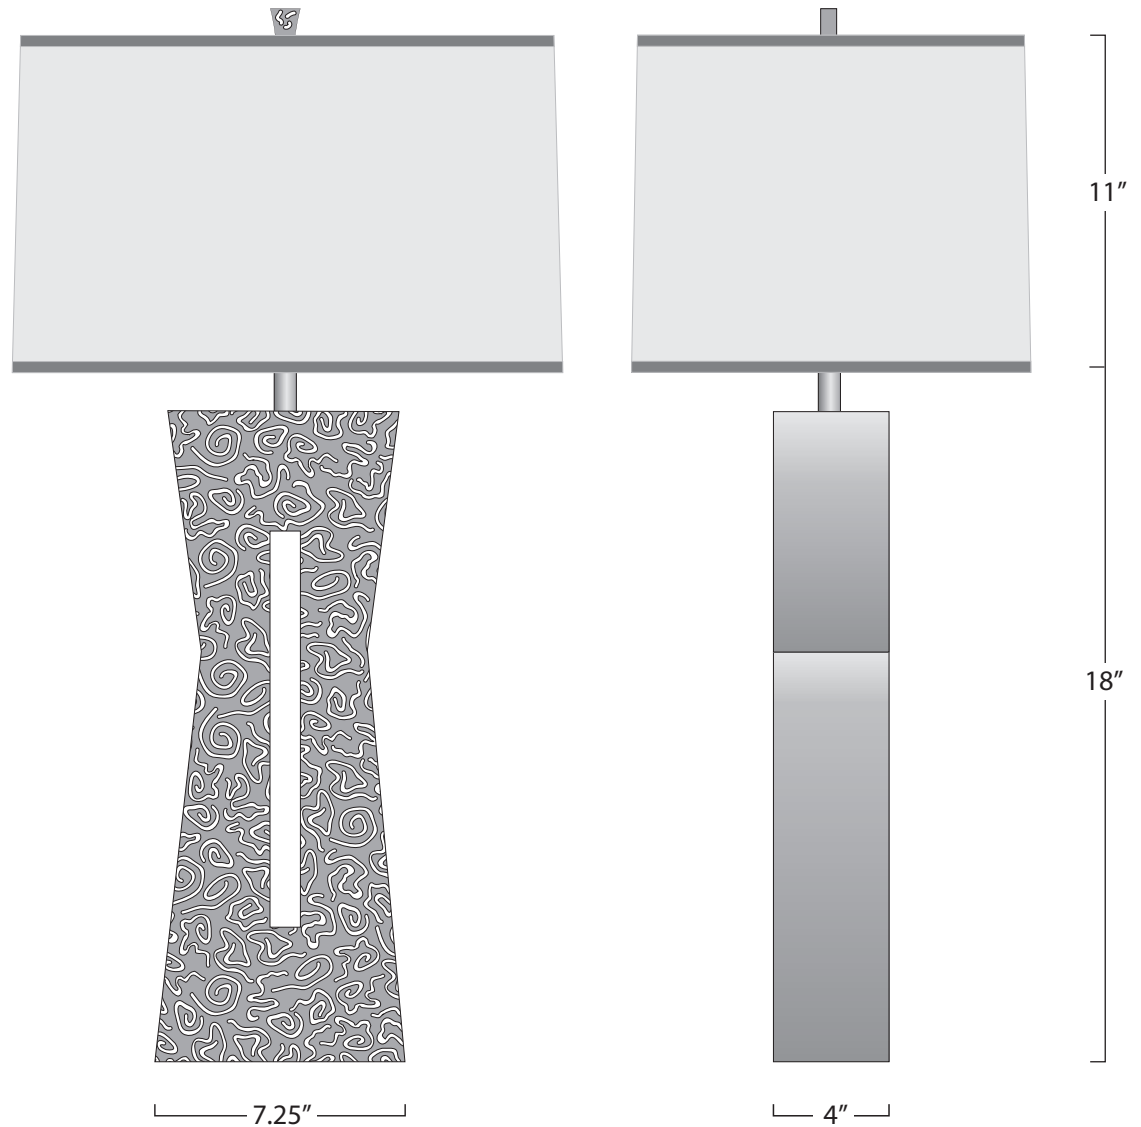

KEYHOLE TABLE LAMP

DESCRIPTION

Hand fabricated steel and bronze.

FINISH

Shown in Polished Bronze Stipple.

Textures on lamps are for illustration purposes only.
See photos for more accuracy.

SHADE

Low Luster Satin Weave in Ivory with Bronze Silk Trim.

DIMENSIONS

Base - 7.25" x 4" x 29" H.

Shade - Box Rec. 17" x 16" x 11" H.

NET WT.

Approx. 22 lbs.

ELECTRICAL

1-E 26 Full Range Socket Dimmer Switch.

150 Watt max. 8 ft. cord with molded plug.

MADE WITH UL LISTED COMPONENTS.

For more information please visit Metalventure.com