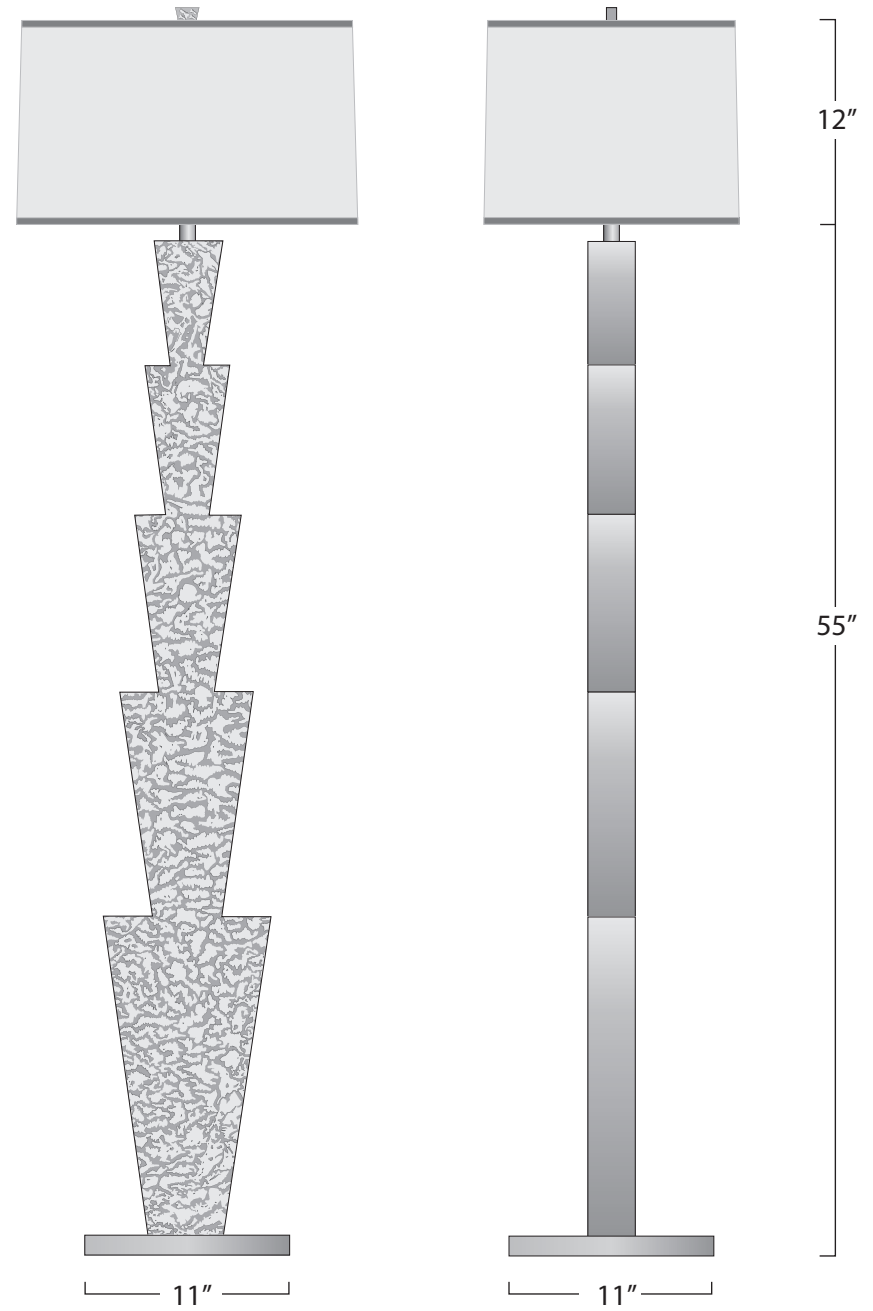

STEP FLOOR LAMP

DESCRIPTION

Hand fabricated steel and bronze.

FINISH

Shown in Full Polished Bronze.

Textures on lamps are for illustration purposes only. See photos for more accuracy.

SHADE

Low Luster Satin Weave in Ivory with Bronze Silk Trim.

DIMENSIONS

Base - 11" x 67" H.

Shade - Box Rec. 19" x 18" x 12" H.

NET WT.

Approx. 50 lbs.

ELECTRICAL

1-E 26 Full Range Socket Dimmer Switch.

150 Watt max. 10 ft. cord with molded plug.

MADE WITH UL LISTED COMPONENTS.

For more information please visit Metalventure.com