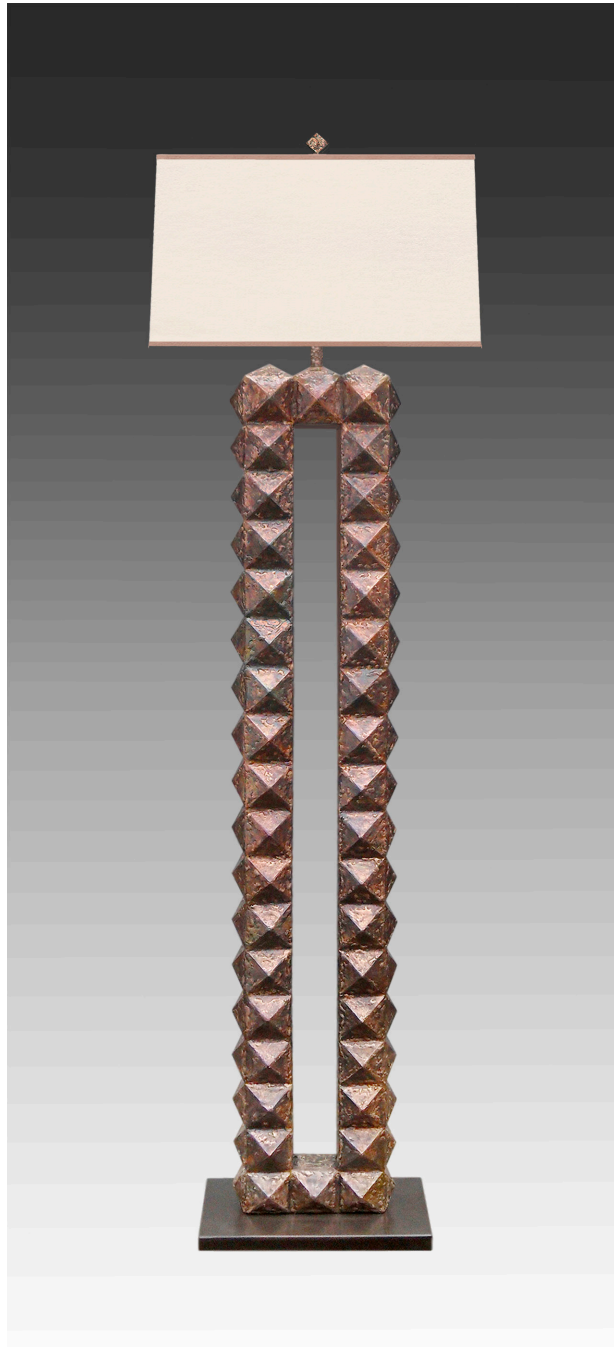

QUADRA 2C FLOOR LAMP

DESCRIPTION

Hand fabricated steel and bronze.

FINISH

Full Bronze Flame Patina with clear coat.

Textures on lamps are for illustration purposes only. See photos for more accuracy.

SHADE

Low Luster Satin Weave in Ivory with Bronze Silk Trim.

DIMENSIONS

Base - 15" x 10" x 68.5" H.

Shade - Box Rec. 19" x 18" x 12" H.

NET WT.

Approx. 50 lbs.

ELECTRICAL

1-E 26 Full Range Socket Dimmer Switch.

150 Watt max. 10 ft. cord with molded plug.

MADE WITH UL LISTED COMPONENTS.

For more information please visit Metalventure.com

Quadra 2C Floor Lamp
Full Bronze Flame Patina