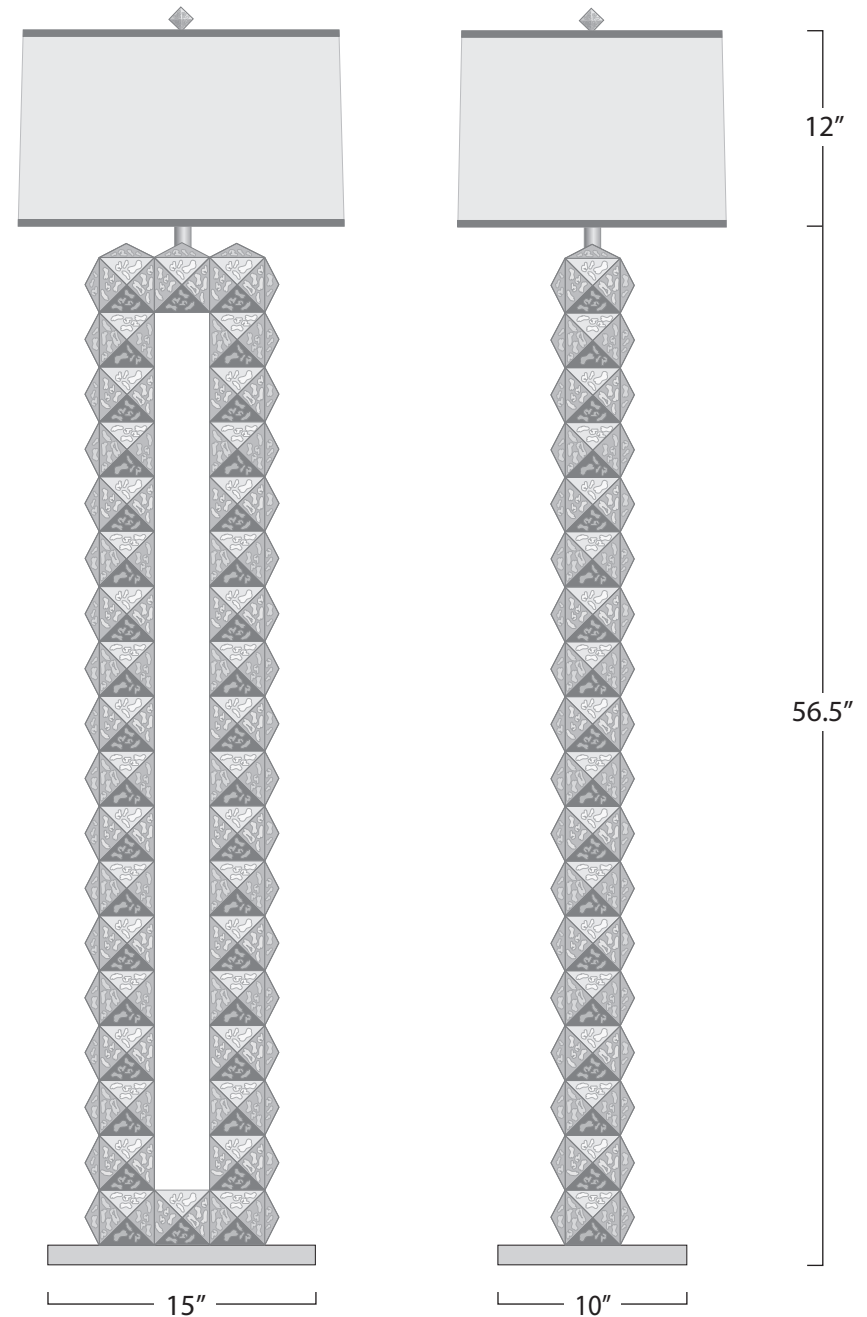

QUADRA 2C FLOOR LAMP

DESCRIPTION

Hand fabricated steel and bronze.

FINISH

Full Bronze Flame Patina with clear coat.

Textures on lamps are for illustration purposes only. See photos for more accuracy.

SHADE

Low Luster Satin Weave in Ivory with Bronze Silk Trim.

DIMENSIONS

Base - 15" x 10" x 68.5" H.

Shade - Box Rec. 19" x 18" x 12" H.

NET WT.

Approx. 50 lbs.

ELECTRICAL

1-E 26 Full Range Socket Dimmer Switch.

150 Watt max. 10 ft. cord with molded plug.

MADE WITH UL LISTED COMPONENTS.

For more information please visit Metalventure.com