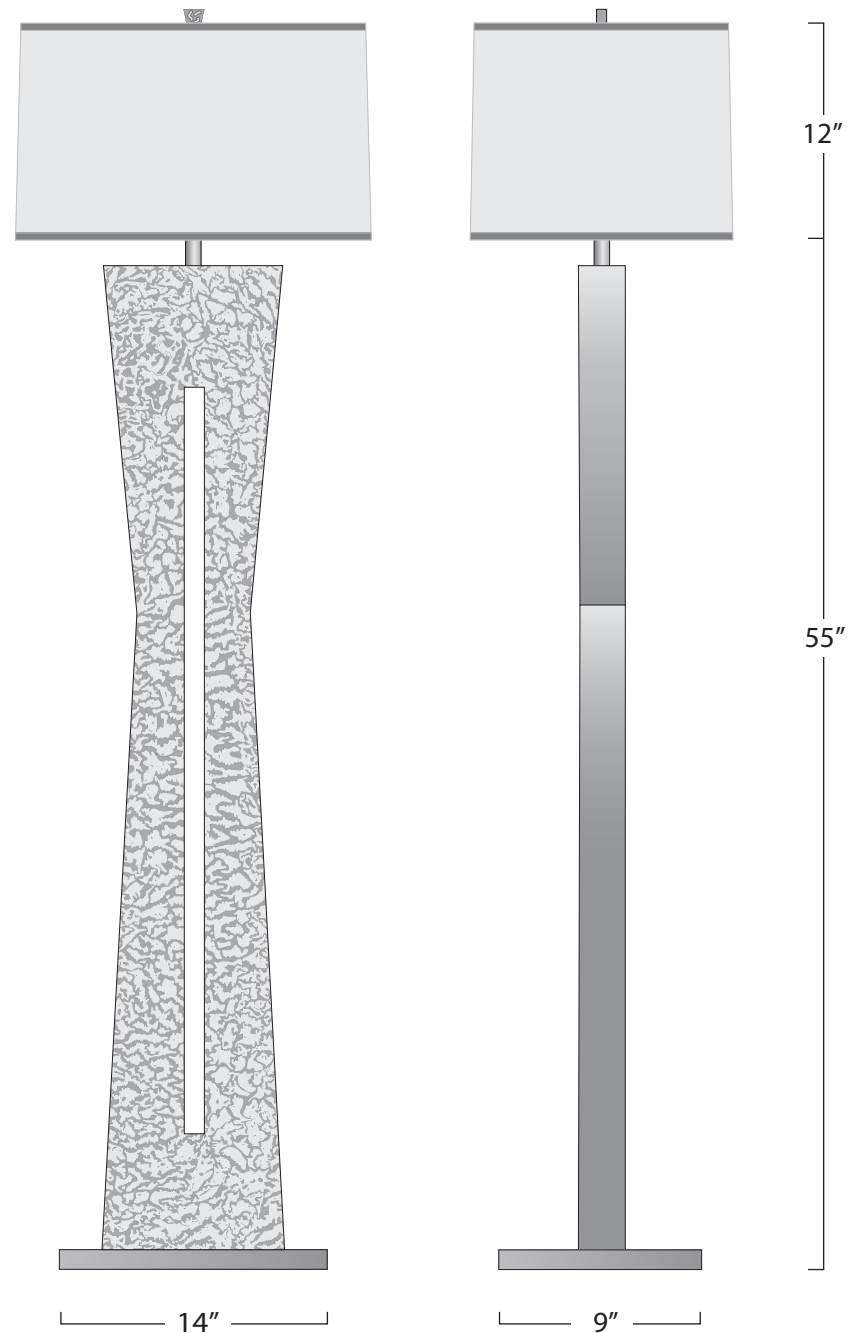

## SHADE

Low Luster Satin Weave in Ivory with Bronze Silk Trim.

## DIMENSIONS

Base - 14" x 9" x 67" H.

Shade - Box Rec. 19" x 18" x 12" H.

## NET WT.

Approx. 50 lbs.

## ELECTRICAL

1-E 26 Full Range Socket Dimmer Switch.

150 Watt max. 10 ft. cord with molded plug.

MADE WITH UL LISTED COMPONENTS.

For more information please visit [Metalventure.com](http://Metalventure.com)