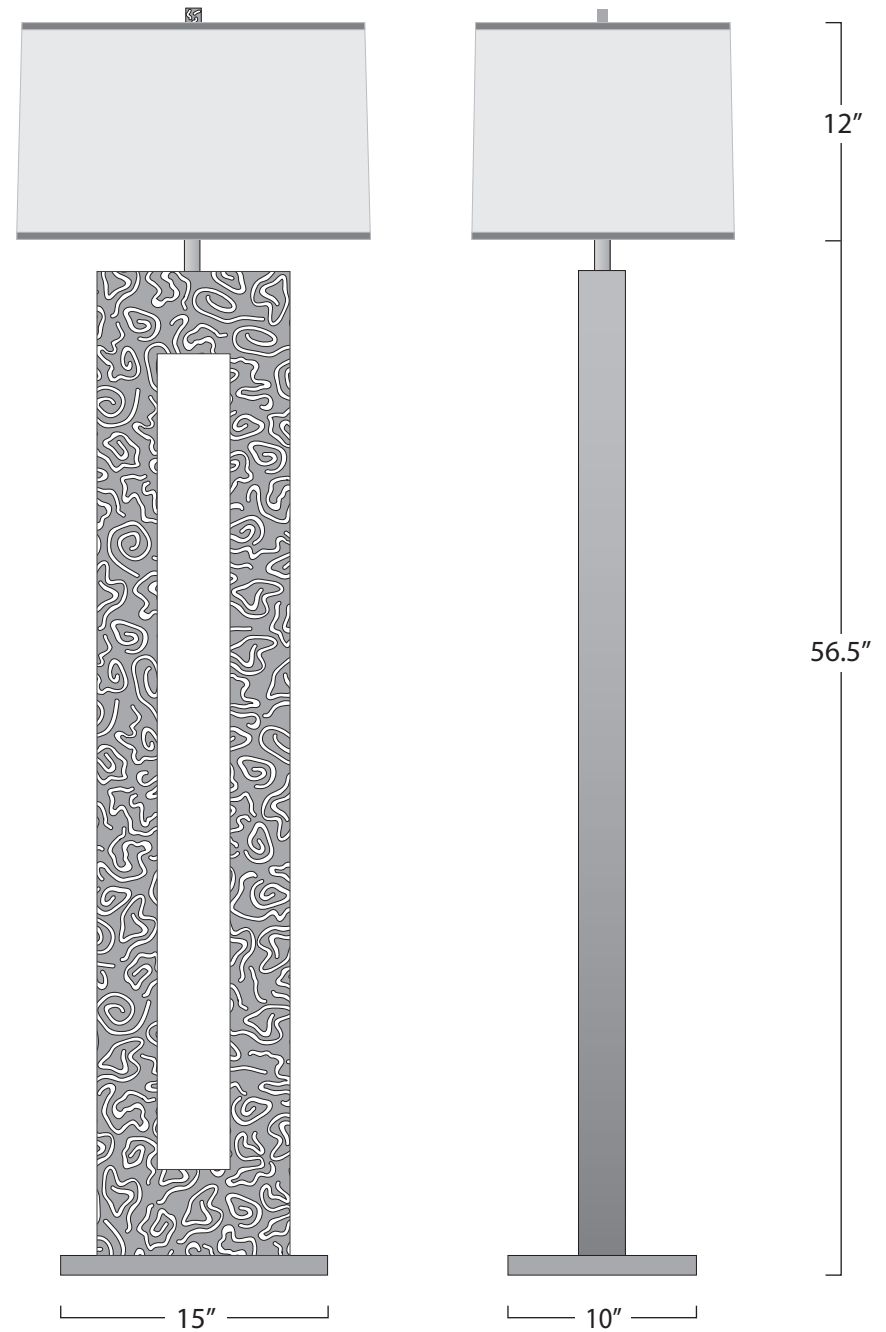

# KORE FLOOR LAMP

## DIMENSIONS

Base - 15" x 10" x 68.5" H.

Shade - Box Rec. 19" x 18" x 12" H.

## NET WT.

Approx. 70 lbs.

## ELECTRICAL

1-E 26 Full Range Socket Dimmer Switch.

150 Watt max. 10 ft. cord with molded plug.

MADE WITH UL LISTED COMPONENTS.

For more information please visit [Metalventure.com](http://Metalventure.com)