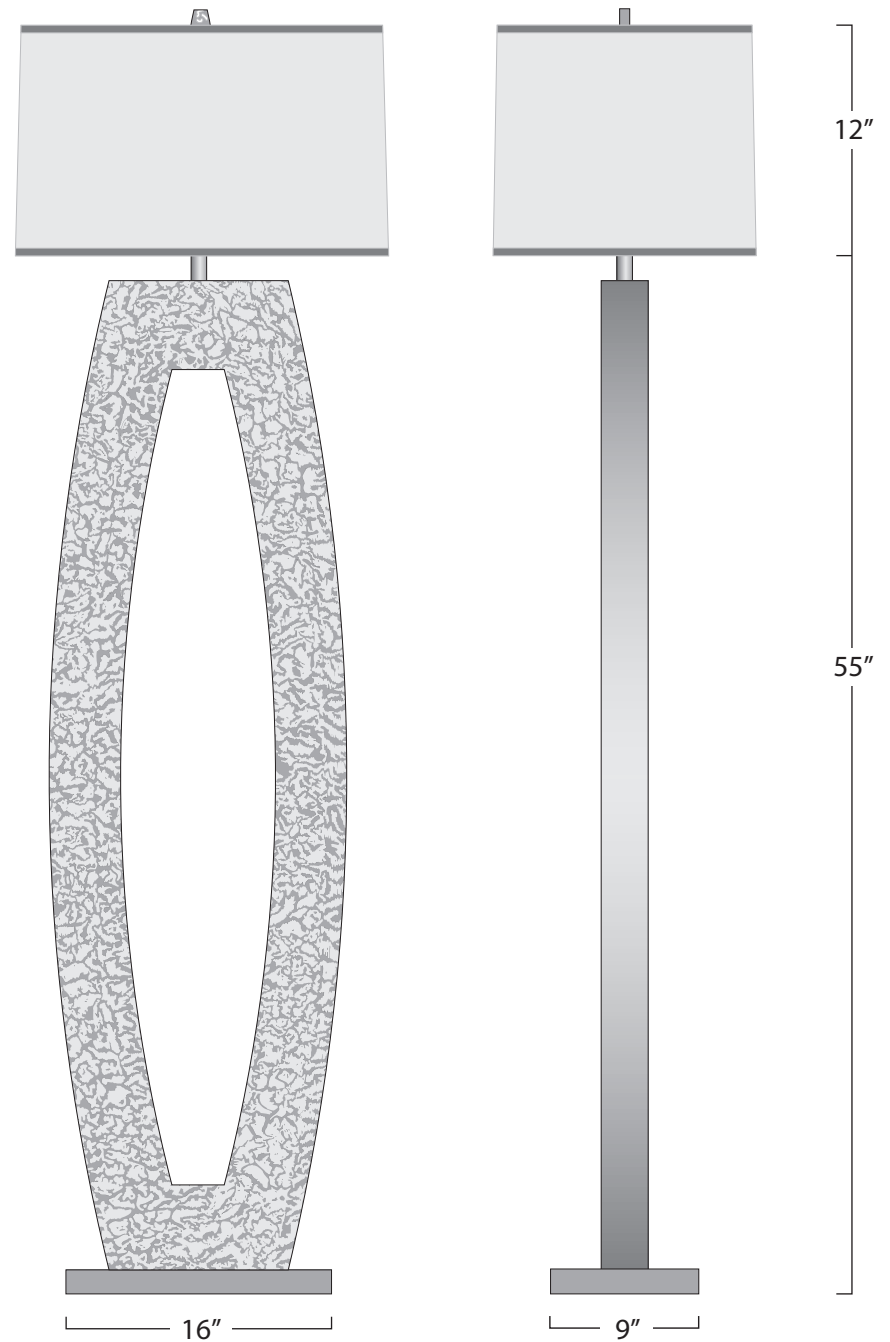

ARC FLOOR LAMP

DESCRIPTION

Hand fabricated steel and bronze.

FINISH

Shown in Full Polished Bronze.

Textures on lamps are for illustration purposes only. See photos for more accuracy.

SHADE

Low Luster Satin Weave in Ivory with Bronze Silk Trim.

DIMENSIONS

Base - 16" x 9" x 67" H.

Shade - Box Rec. 19" x 18" x 12" H.

NET WT.

Approx. 60 lbs.

ELECTRICAL

1-E 26 Full Range Socket Dimmer Switch.

150 Watt max. 10 ft. cord with molded plug.

MADE WITH UL LISTED COMPONENTS.

For more information please visit Metalventure.com