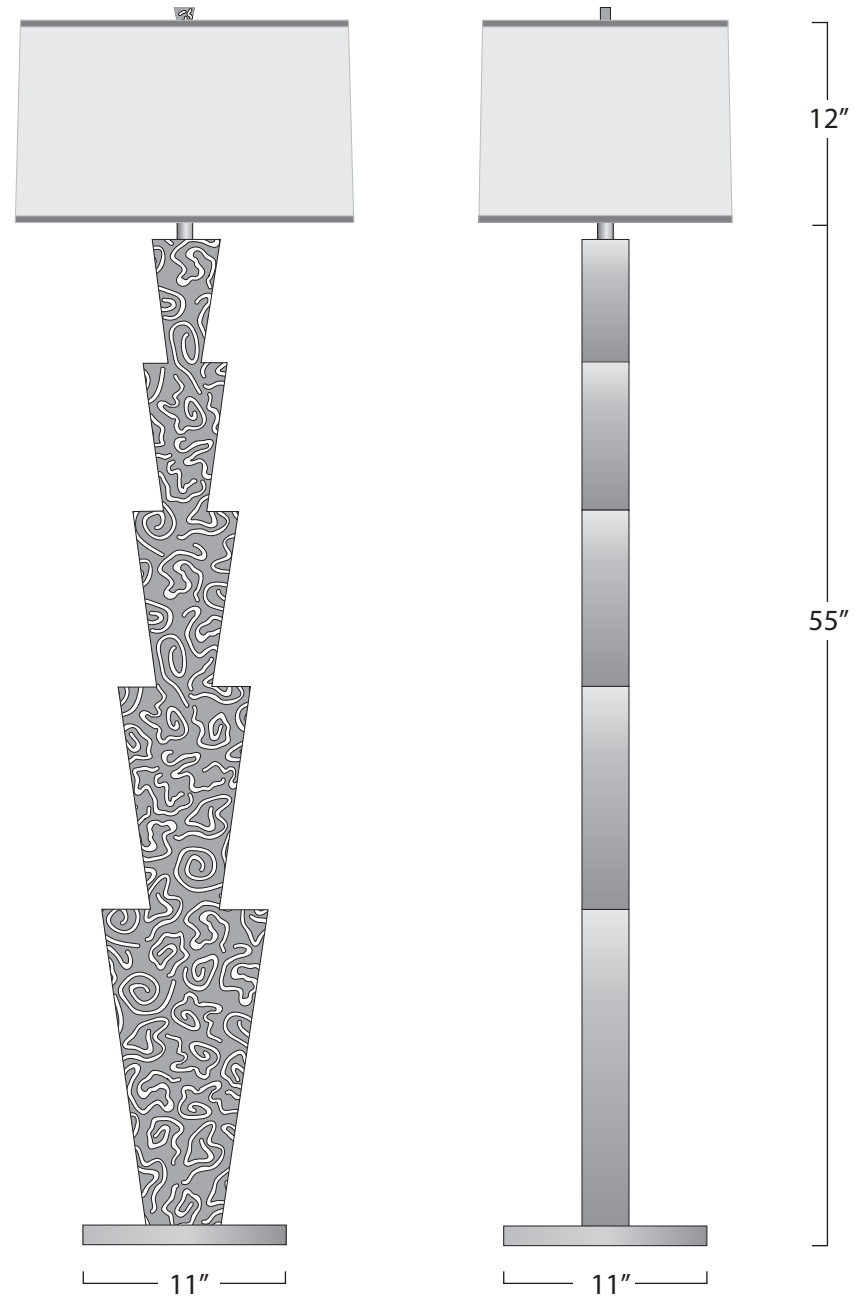

STEP FLOOR LAMP

DESCRIPTION

Hand fabricated steel and bronze.

FINISH

Shown in Polished Bronze Stipple.

Textures on lamps are for illustration purposes only. See photos for more accuracy.

SHADE

Low Luster Satin Weave in Ivory with Bronze Silk Trim.

DIMENSIONS

Base - 11" x 67" H.

Shade - Box Rec. 19" x 18" x 12" H.

NET WT.

Approx. 50 lbs.

ELECTRICAL

1-E 26 Full Range Socket Dimmer Switch.

150 Watt max. 10 ft. cord with molded plug.

MADE WITH UL LISTED COMPONENTS.

For more information please visit Metalventure.com